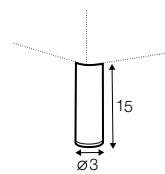

## extra dimensions

---

depth of seat

## legs

---

no. 91  
wood

no. 141A  
wood

no. 153  
wood

no. 111D  
metal chrome,  
painted black or grey  
and brushed steel\*

\*please check a cost of brushed steel finish with a sale representative

Sits reserves the right to change construction of products and components used due to improving durability of product and customer satisfaction without any further notice. Explicit  $\pm 2$  cm tolerance of all elements sizes.