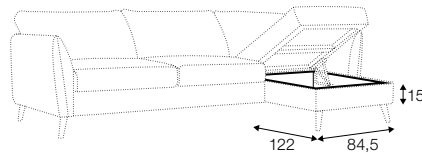

sofa bed

All drawings shown height with leg no. 141A H-15.  
Two mattresses available: bonell and foam.

armchair sofa bed

3 seater sofa bed

4 seater sofa bed

set 1 right / or left

3 seater sofa bed left / or right + chaiselongue box right / or left

set 2 right / or left

4 seater sofa bed left / or right + chaiselongue box right / or left

box dimensions  
set 1

box dimensions  
set 2

## extra dimensions

---

depth of seat