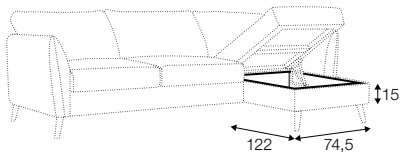

sofa bed

All drawings shown height with leg no. 141A H-15.  
Two mattresses available: bonell and foam.

armchair sofa bed

3 seater sofa bed

4 seater sofa bed

set 1 right / or left

3 seater sofa bed left / or right + chaiselongue box right / or left

set 2 right / or left

4 seater sofa bed left / or right + chaiselongue box right / or left

box dimensions  
set 1

box dimensions  
set 2

## extra dimensions

---

depth of seat