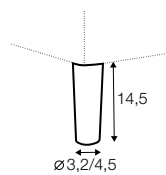

## legs

---

no. 91  
wood

no. 141A  
wood

no. 153  
wood

no. 111D  
metal chrome,  
painted black or grey  
and brushed steel\*

\*please check a cost of brushed steel finish with a sale representative

Sits reserves the right to change construction of products and components used due to improving durability of product and customer satisfaction without any further notice. Explicit  $\pm 2$  cm tolerance of all elements sizes.